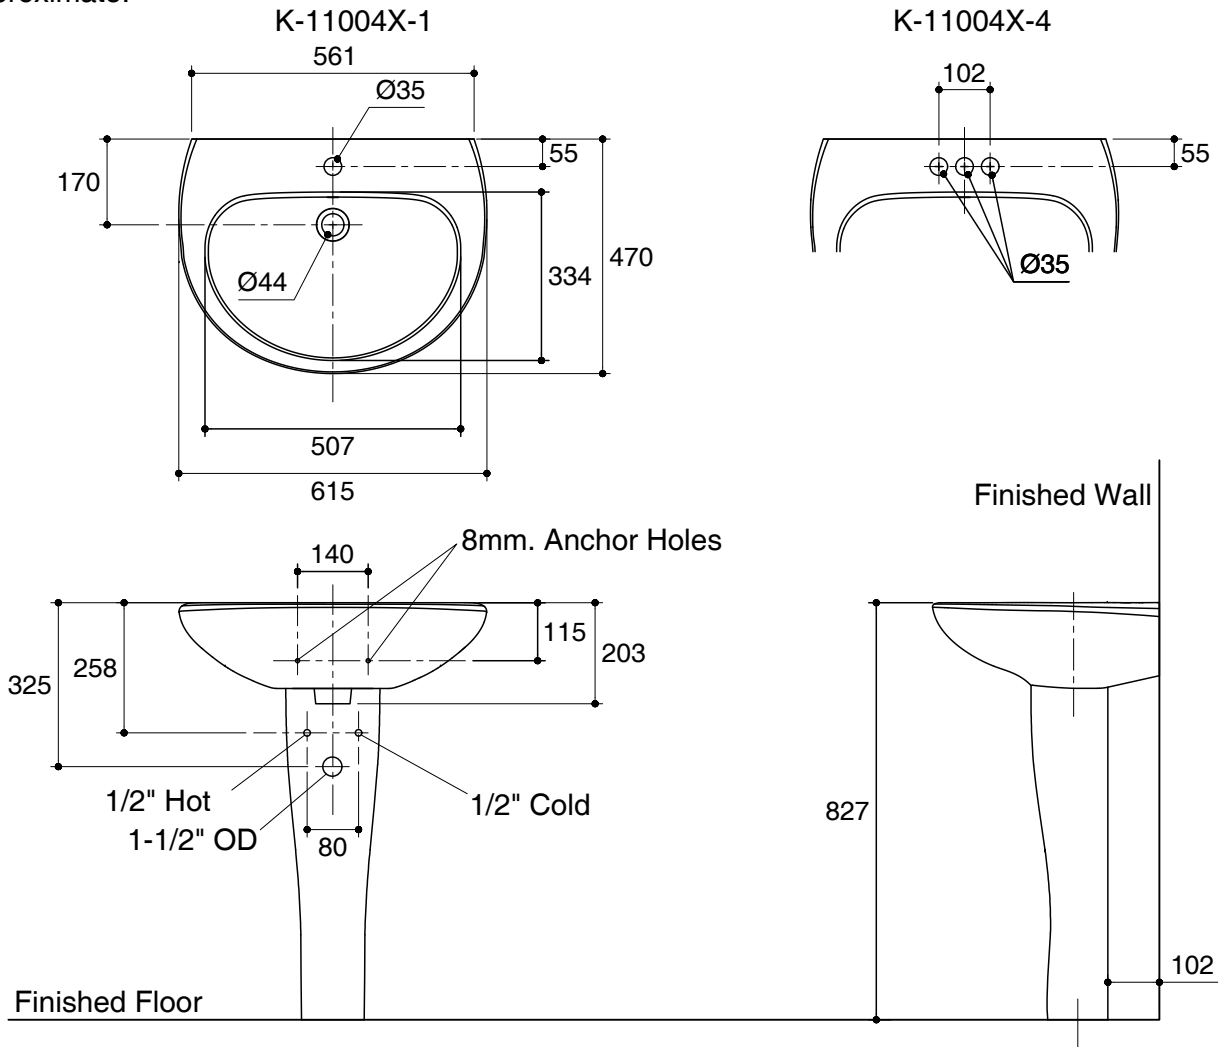

Dimensions are approximate.
Unit: mm.

SKU	K-11004X-1-WK/K-11005X-WK
Name	BAGAN
Description	PEDESTAL LAVATORY
KARAT	

* The recommended dimension for installation can be adjusted according to user preferences and layout.